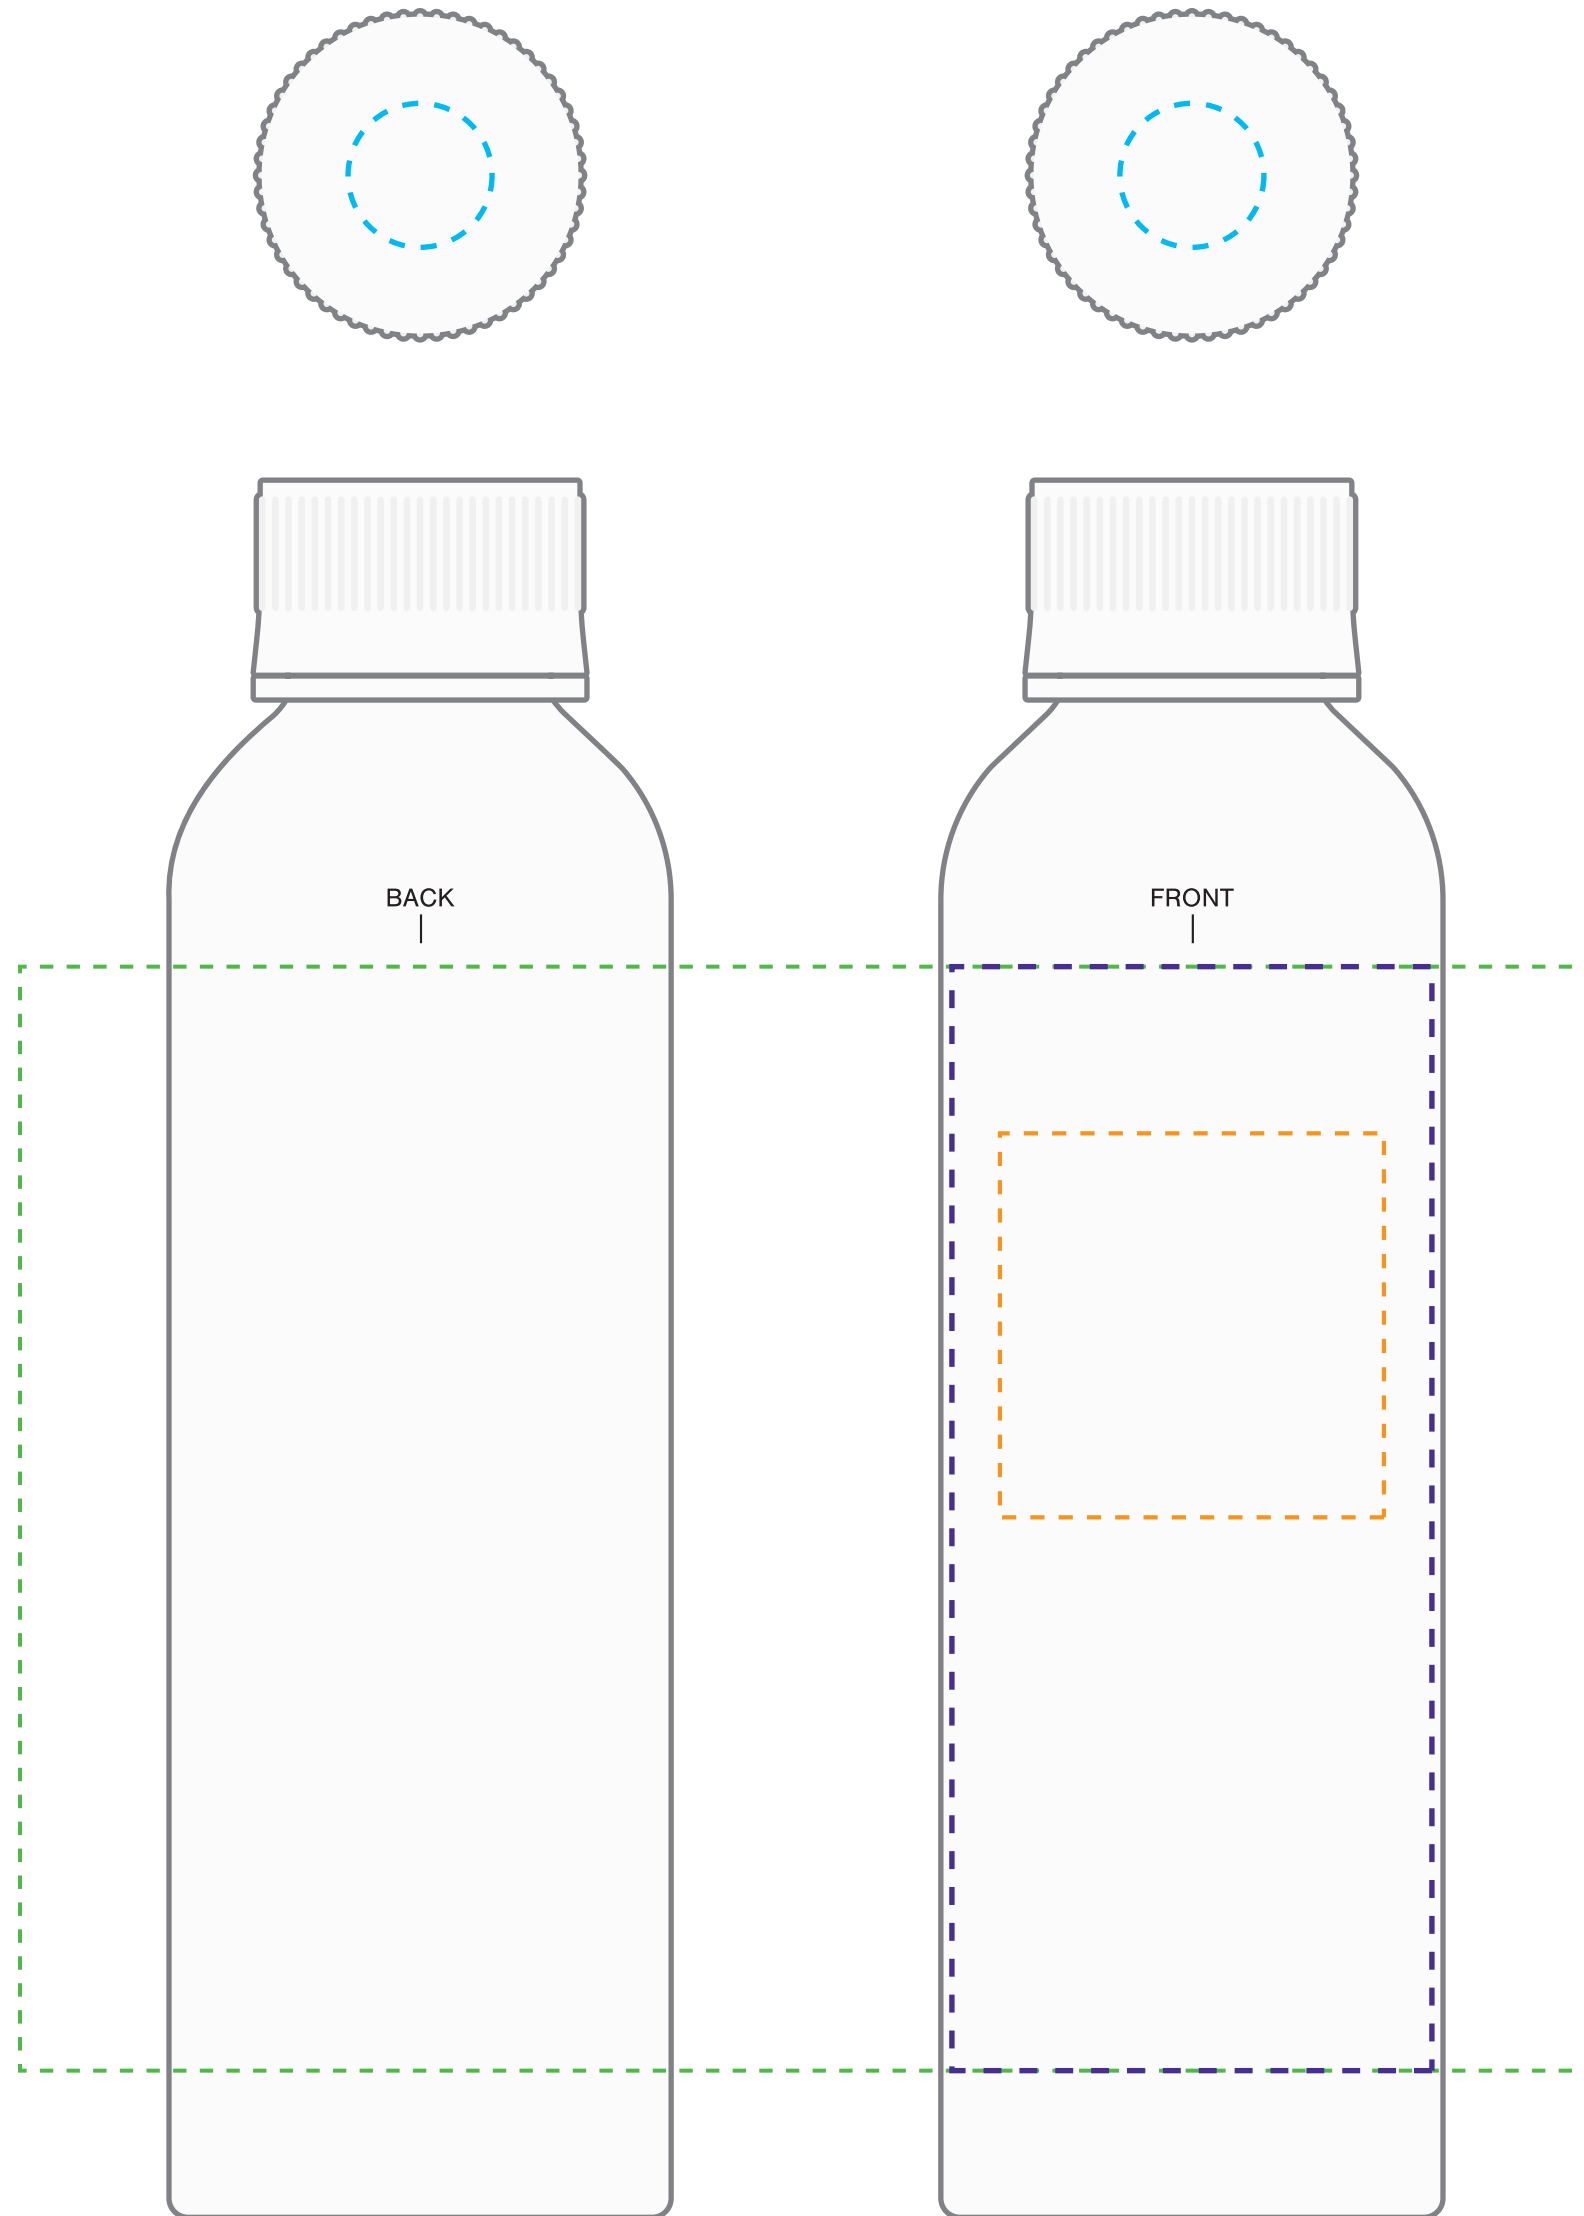

****CIRCLES/SQUARES WILL WARP ON TAPERED ITEM****

20.9 OZ LONDON

AVAILABLE IMPRINT AREA = 5.75" h x 2.75" w x 7.25" wrap

[8.04" full wrap when printing more than one color]

LID IMPRINT AREA = 0.75ø"

NOT A PROOF — FOR CONCEPT PURPOSES ONLY

****CIRCLES/SQUARES WILL WARP ON TAPERED ITEM****

20.9 OZ LONDON

D4 AVAILABLE IMPRINT AREA = 5.75" h x 2.75" w x 8.1875" wrap
LID SCREENPRINT ONLY IMPRINT AREA = 0.75ø"

NOT A PROOF — FOR CONCEPT PURPOSES ONLY

****CIRCLES/SQUARES WILL WARP ON TAPERED ITEM****

****LASERX NOT AVAILABLE ON STAINLESS ITEMS****

20.9 OZ LONDON

LASERX AVAILABLE IMPRINT AREA = 2" h x 2" w ONE SIDE ONLY

LASERX+ AVAILABLE IMPRINT AREA = 5.75" h x 2.5" w

****CIRCLES/SQUARES WILL WARP ON TAPERED ITEM****

20.9 OZ LONDON

FOIL AVAILABLE IMPRINT AREA = 5.75" h x 2.75" w ONE -OR- TWO SIDED ONLY
LID SCREENPRINT ONLY IMPRINT AREA = 0.75"

NOT A PROOF — FOR CONCEPT PURPOSES ONLY