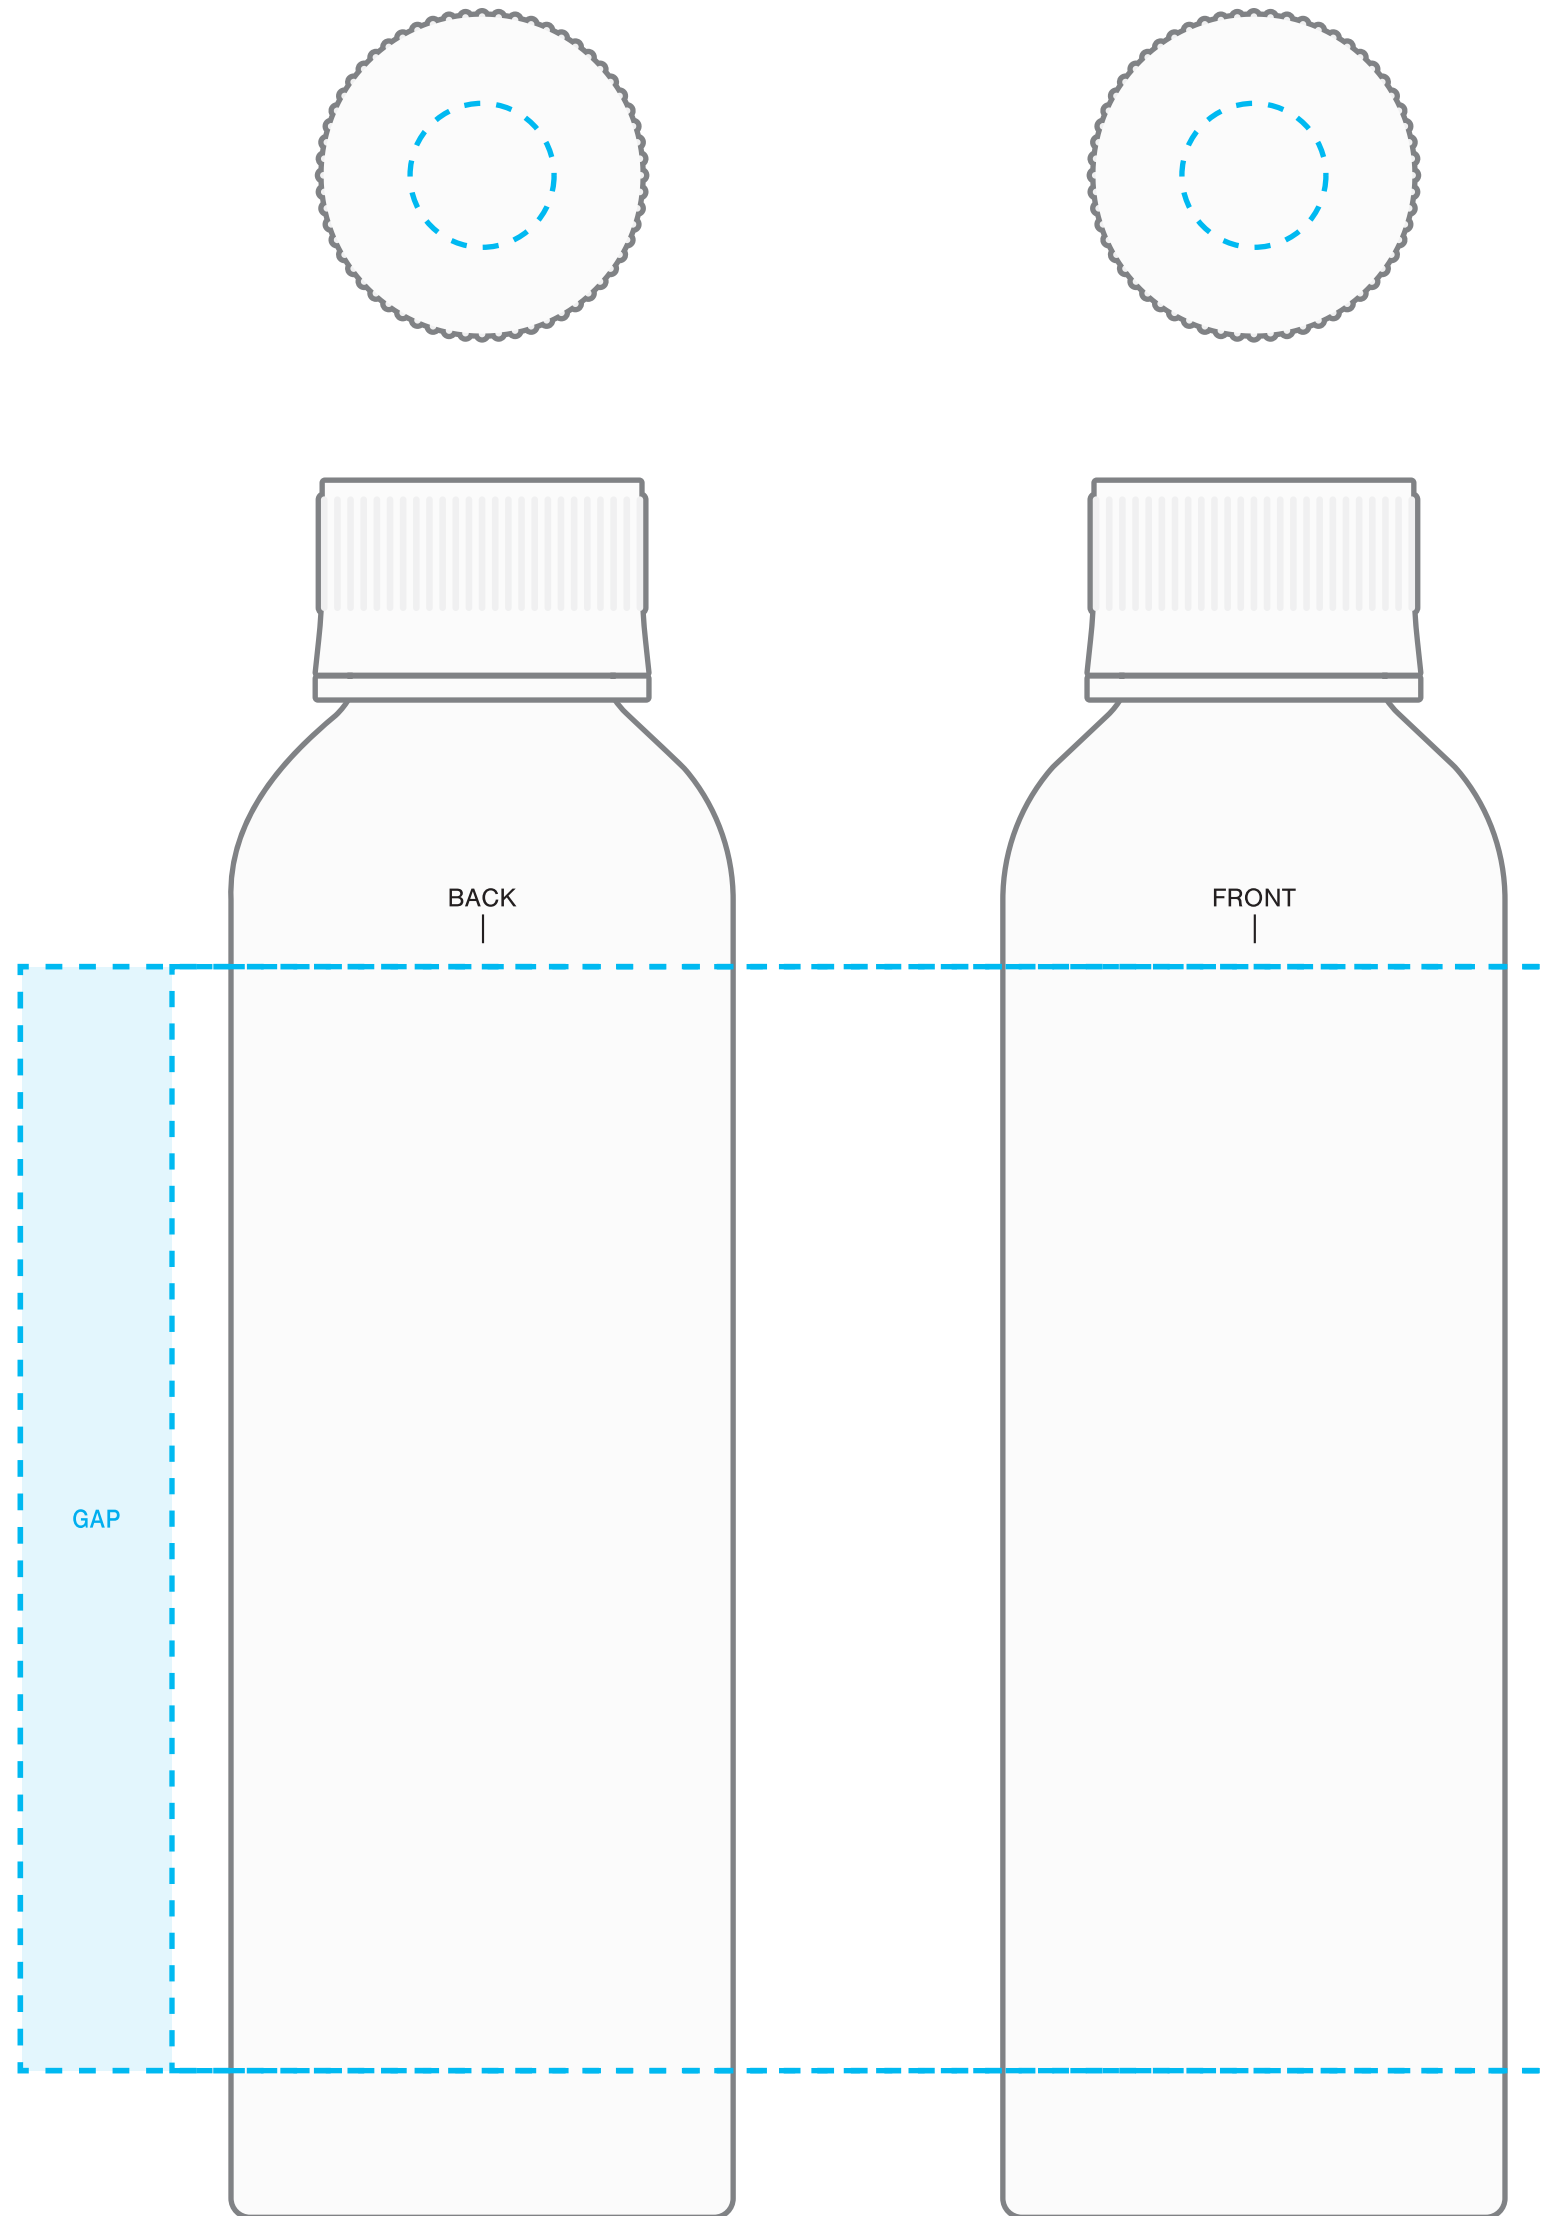

****CIRCLES/SQUARES WILL WARP ON TAPERED ITEM****

20.9 OZ LONDON

AVAILABLE IMPRINT AREA = 5.75" h x 2.75" w x 7.25" wrap

[8.04" full wrap when printing more than one color]

LID IMPRINT AREA = 0.75ø"

NOT A PROOF — FOR CONCEPT PURPOSES ONLY

****CIRCLES/SQUARES WILL WARP ON TAPERED ITEM****

20.9 OZ LONDON

D4 AVAILABLE IMPRINT AREA = 5.75" h x 2.75" w x 8.1875" wrap
LID SCREENPRINT ONLY IMPRINT AREA = 0.75ø"

NOT A PROOF — FOR CONCEPT PURPOSES ONLY

****CIRCLES/SQUARES WILL WARP ON TAPERED ITEM****

****LASERX NOT AVAILABLE ON STAINLESS ITEMS****

20.9 OZ LONDON

LASERX AVAILABLE IMPRINT AREA = 2" h x 2" w ONE SIDE ONLY

LASERX+ AVAILABLE IMPRINT AREA = 5.75" h x 2.5" w

****CIRCLES/SQUARES WILL WARP ON TAPERED ITEM****

20.9 OZ LONDON

FOIL AVAILABLE IMPRINT AREA = 5.75" h x 2.75" w ONE -OR- TWO SIDED ONLY
LID SCREENPRINT ONLY IMPRINT AREA = 0.75"

NOT A PROOF — FOR CONCEPT PURPOSES ONLY