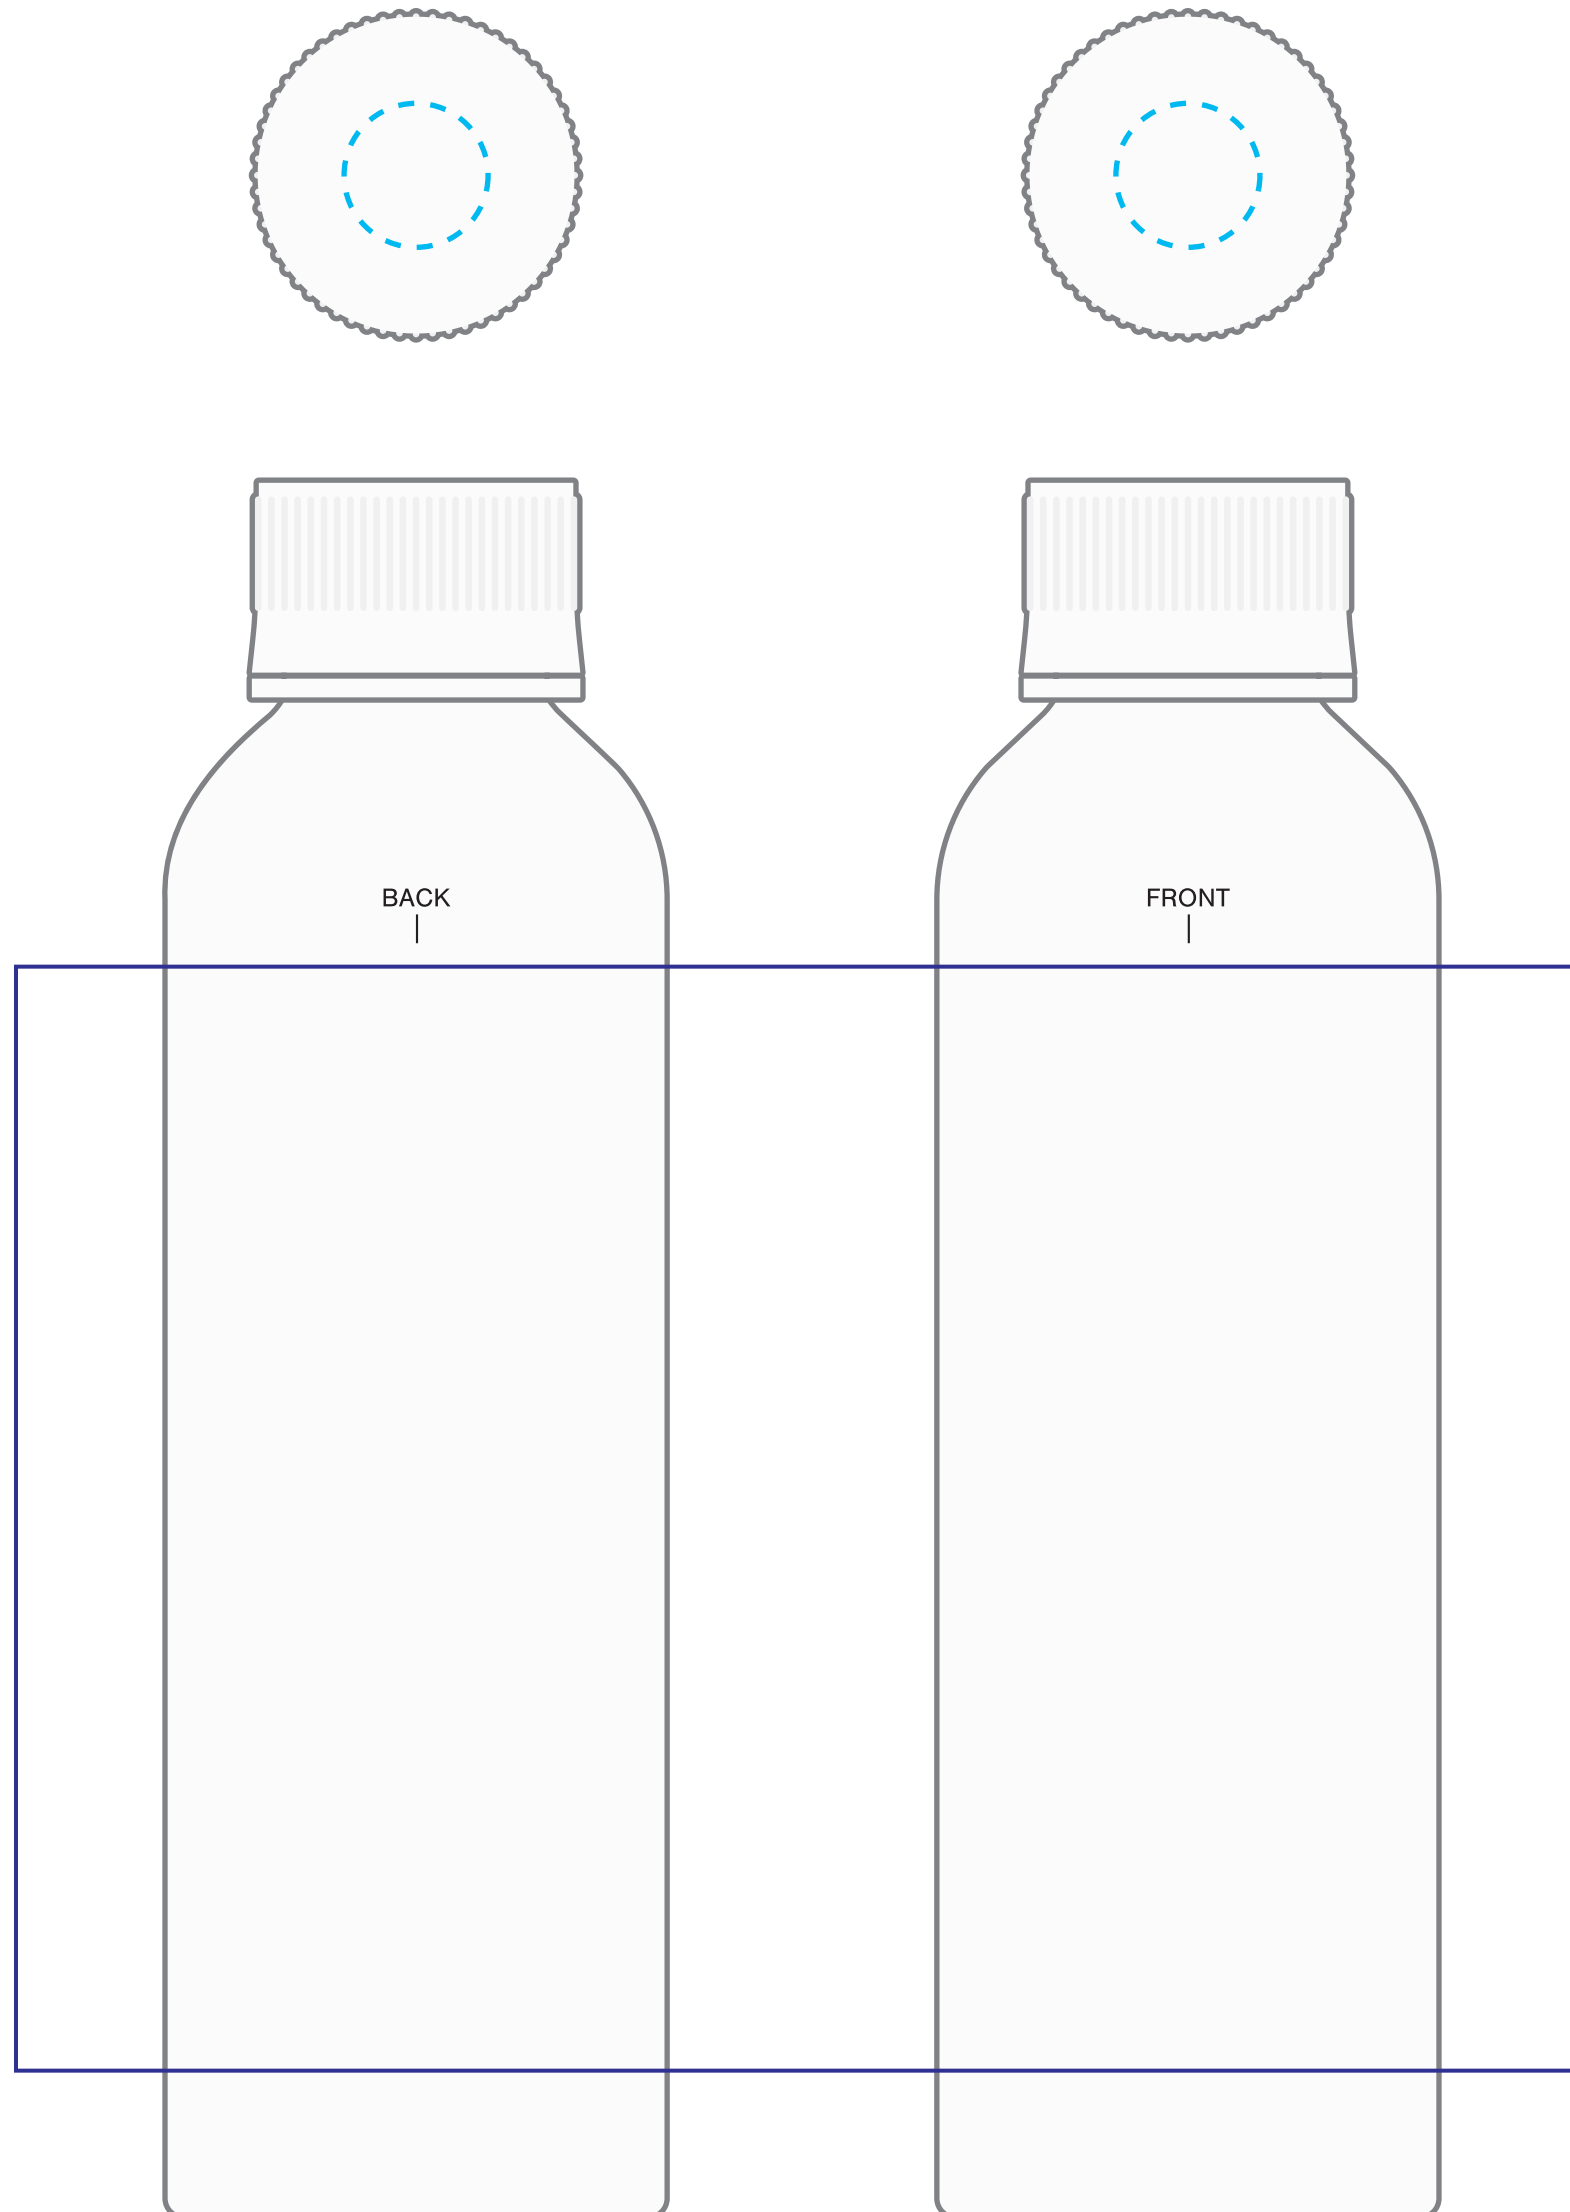

****CIRCLES/SQUARES WILL WARP ON TAPERED ITEM****

20.9 OZ LONDON

AVAILABLE IMPRINT AREA = 5.75" h x 2.75" w x 7.25" wrap

[8.04" full wrap when printing more than one color]

LID IMPRINT AREA = 0.75ø"

NOT A PROOF — FOR CONCEPT PURPOSES ONLY

****CIRCLES/SQUARES WILL WARP ON TAPERED ITEM****

20.9 OZ LONDON

D4 AVAILABLE IMPRINT AREA = 5.75" h x 2.75" w x 8.1875" wrap
LID SCREENPRINT ONLY IMPRINT AREA = 0.75ø"

NOT A PROOF — FOR CONCEPT PURPOSES ONLY

****CIRCLES/SQUARES WILL WARP ON TAPERED ITEM****

****LASERX NOT AVAILABLE ON STAINLESS ITEMS****

20.9 OZ LONDON

LASERX AVAILABLE IMPRINT AREA = 2" h x 2" w ONE SIDE ONLY

LASERX+ AVAILABLE IMPRINT AREA = 5.75" h x 2.5" w

****CIRCLES/SQUARES WILL WARP ON TAPERED ITEM****

20.9 OZ LONDON

FOIL AVAILABLE IMPRINT AREA = 5.75" h x 2.75" w ONE -OR- TWO SIDED ONLY
LID SCREENPRINT ONLY IMPRINT AREA = 0.75"

NOT A PROOF — FOR CONCEPT PURPOSES ONLY